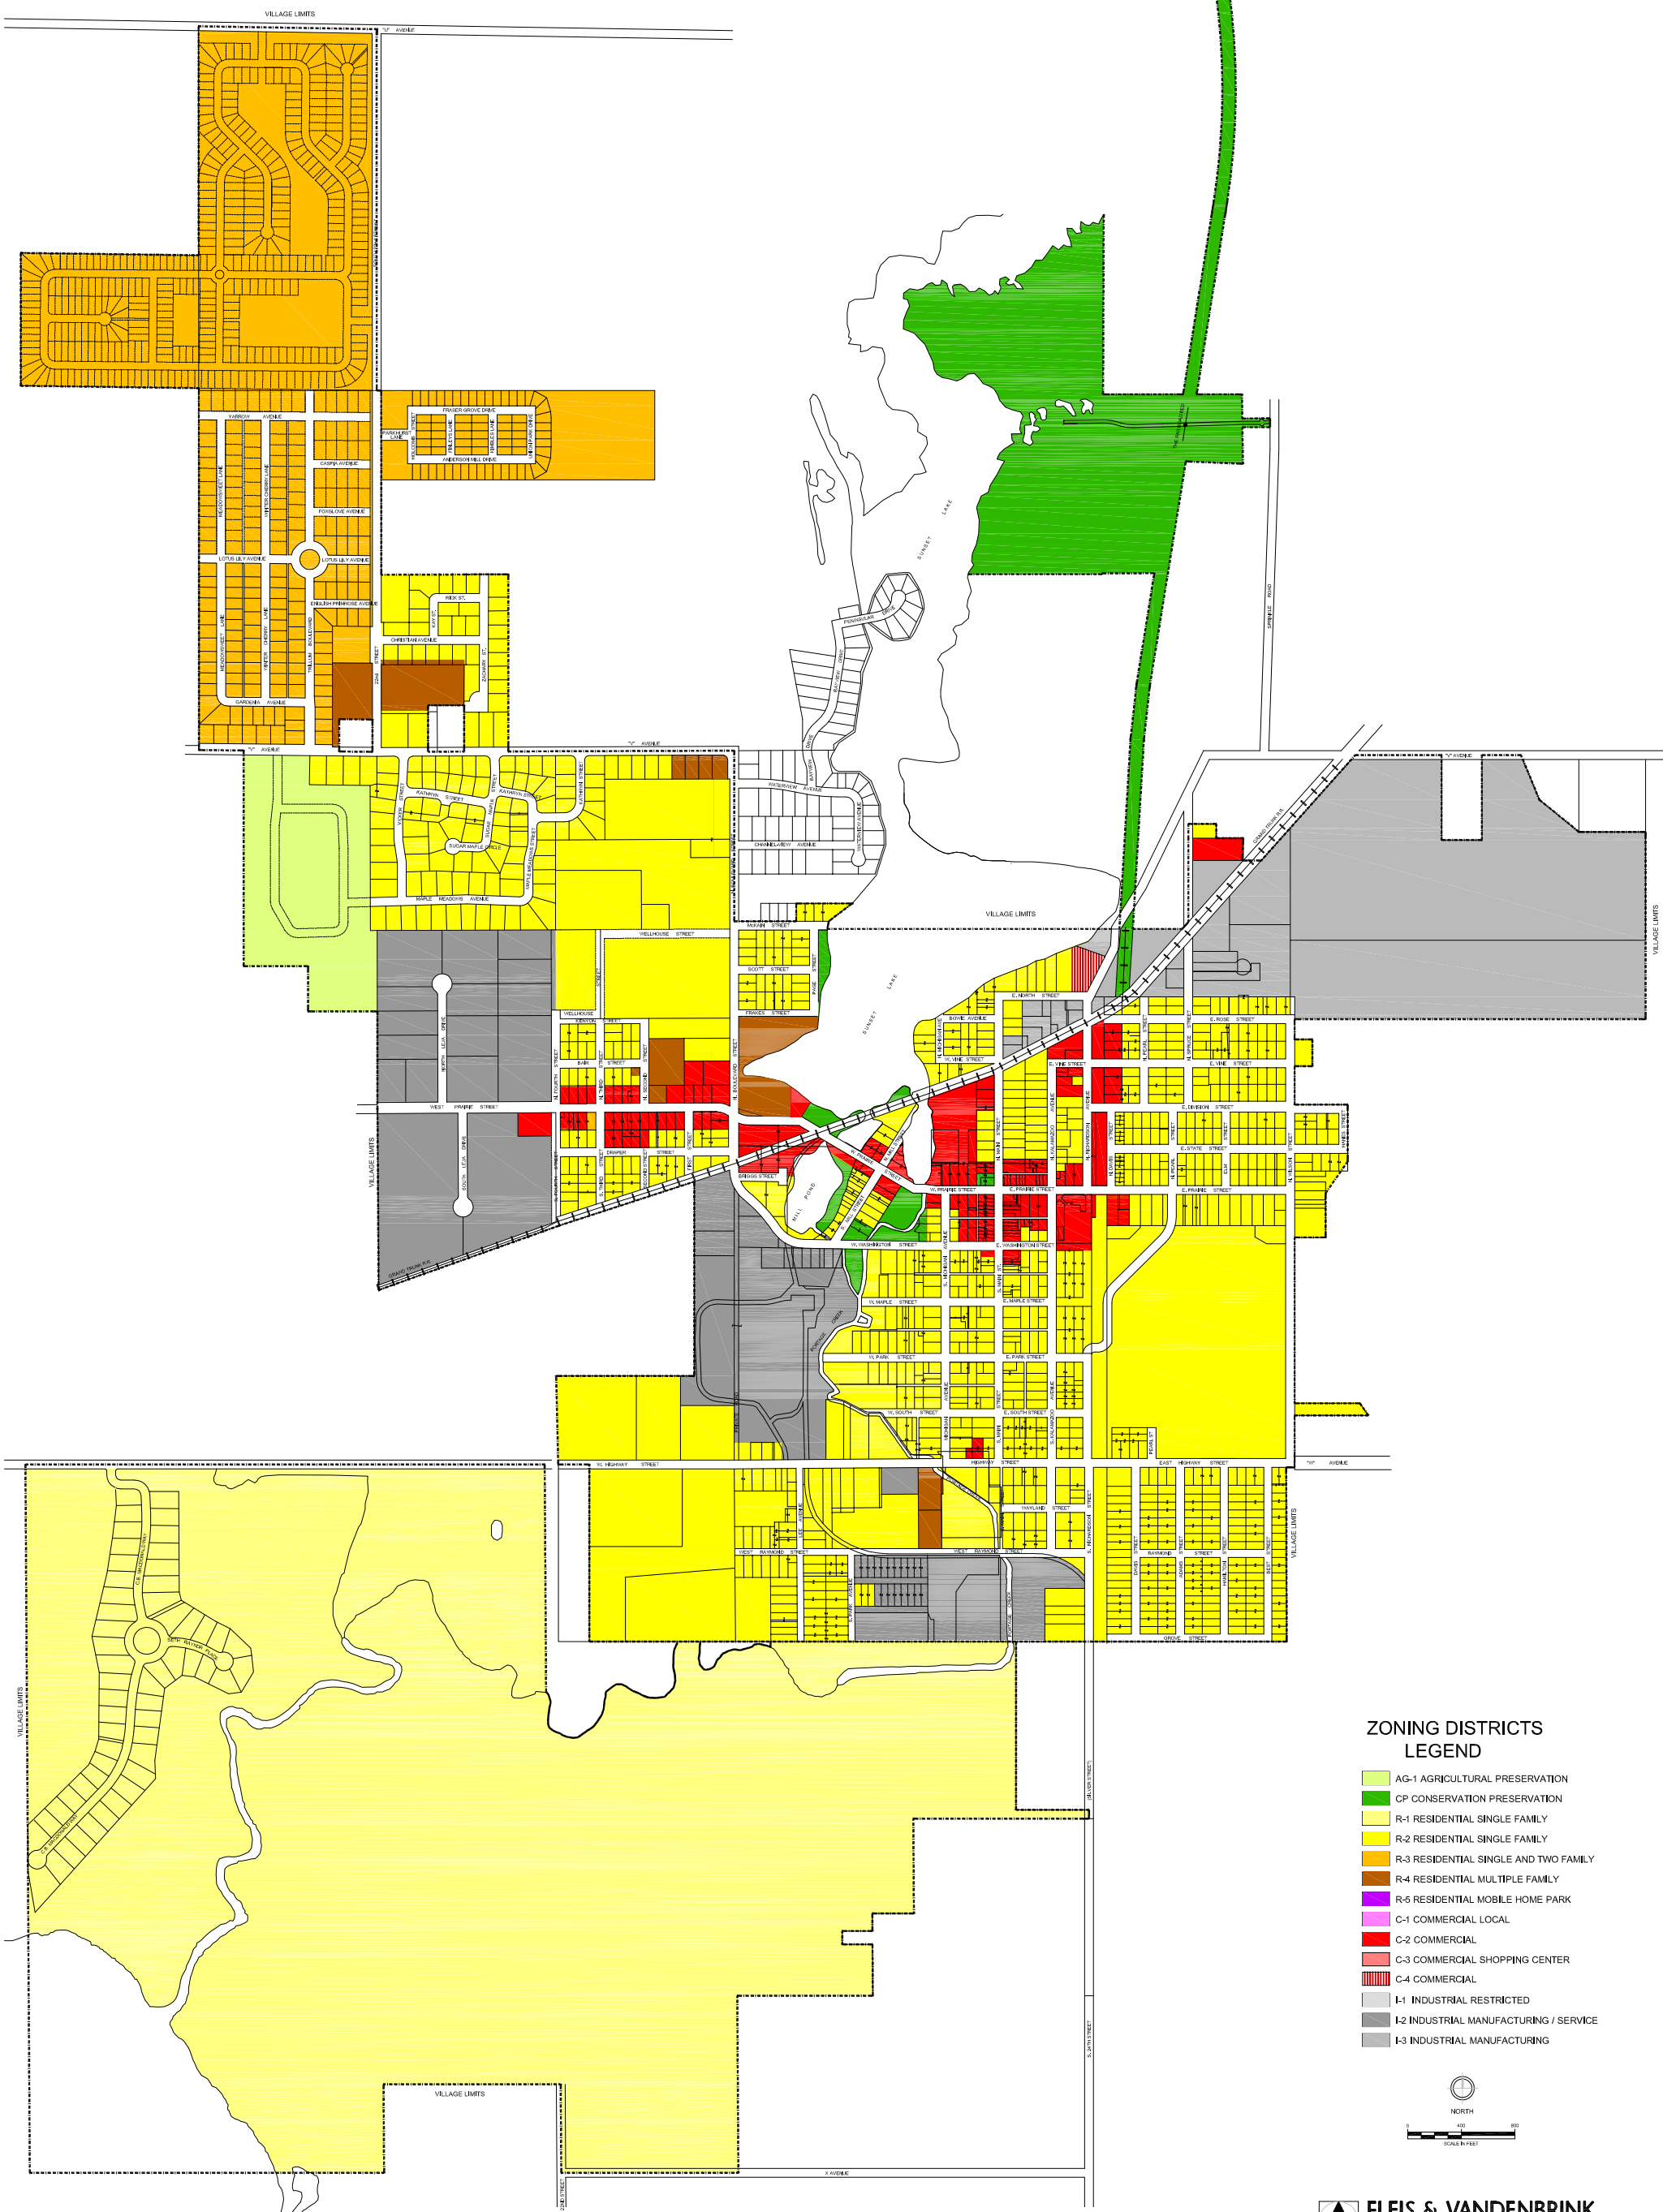

VILLAGE OF VICKSBURG ZONING MAP

ZONING DISTRICTS LEGEND

- AG-1 AGRICULTURAL PRESERVATION
- CP CONSERVATION PRESERVATION
- R-1 RESIDENTIAL SINGLE FAMILY
- R-2 RESIDENTIAL SINGLE AND TWO FAMILY
- R-3 RESIDENTIAL SINGLE AND TWO FAMILY
- R-4 RESIDENTIAL MULTIPLE FAMILY
- R-5 RESIDENTIAL MOBILE HOME PARK
- C-1 COMMERCIAL LOCAL
- C-2 COMMERCIAL
- C-3 COMMERCIAL SHOPPING CENTER
- C-4 COMMERCIAL
- I-1 INDUSTRIAL RESTRICTED
- I-2 INDUSTRIAL MANUFACTURING / SERVICE
- I-3 INDUSTRIAL MANUFACTURING